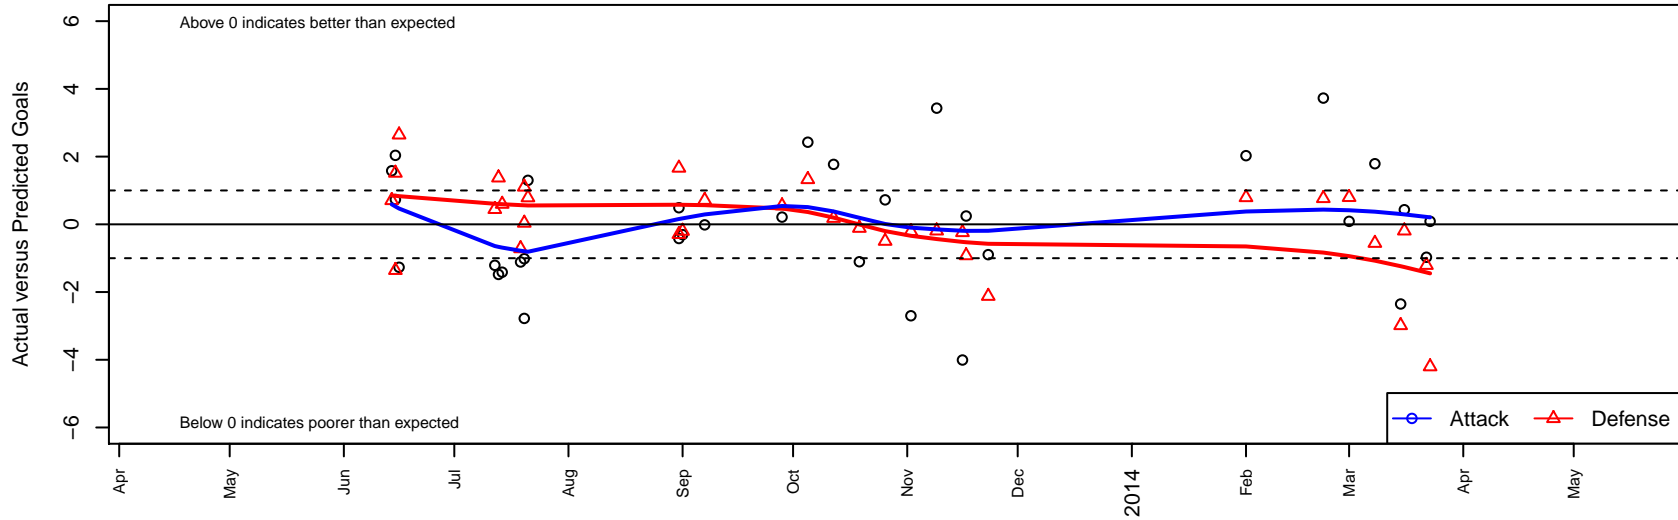

NW United Vega B02

NW United FC
 Burlington, WA
 B02 total strength=395
 attack=0.48 defense=0.12
 fall league = PSPL Copa U11, Spr PSPL Class
 alt names used:
 Northwest United FC02 Vega
 NW United
 NW United B02 Vega
 Northwest United Vega 02
 NW United Vega

Venues played:
 Skagit Firecracker Silver U11
 Seattle Cup BU11
 TFA Nike Cup BU11
 Skagit Labor Day Kick U11
 PSPL Copa U11
 Spr PSPL Classic 2 U11

NW United Vega B02
 Dots are actual minus expected GF (blue circles) and GA (red triangles).
 Blue line is smoothed change in attack strength. Red is smoothed change in defense strength.